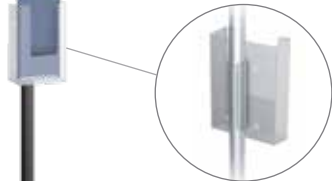

Brochure Holders & Exhibit Lighting

Simple Snap-on design.

BN2-B
with **PB1C**

Snap-on—Brochure Holders

Wire	Acrylic	Size	Grip Diameter
PB1	PB1C	Pamphlet	1" diameter
PB2	PB2C	Catalog	1" diameter
PB3	PB3C	Pamphlet	1-1/2" diameter
PB4	PB4C	Catalog	1-1/2" diameter
PB5	PB5C	Pamphlet	3/4" diameter
PB6	PB6C	Catalog	3/4" diameter

Pamphlet: 4" w x 1-1/2" D

Catalog: 9" w x 1-12" D

Portable Utility Light Outfit

- Outstanding light source includes 10" diameter reflector. Use with 75 watt natural daylight bulb.
- Great for general lighting use.
- 3-section stand extends to 7'.
- Weight: 4 lbs.

Universal Exhibit Light

Clamp On Exhibit Light

EX4 Bright 18 watt LED light with C clamp base that opens to 1-1/2". Imported.

UELA Metal spring clamp with 18" long flexible arm, aluminum reflector shade. 75W max.