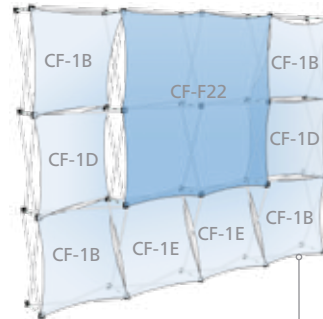

43K2 Kit
LG-43 Frame
2: CF-1A
4: CF-1B
2: CF-1D
4: CF-1E

43K3 Kit
LG-43 Frame
1: CF-F22
4: CF-1B
2: CF-1D
2: CF-1E