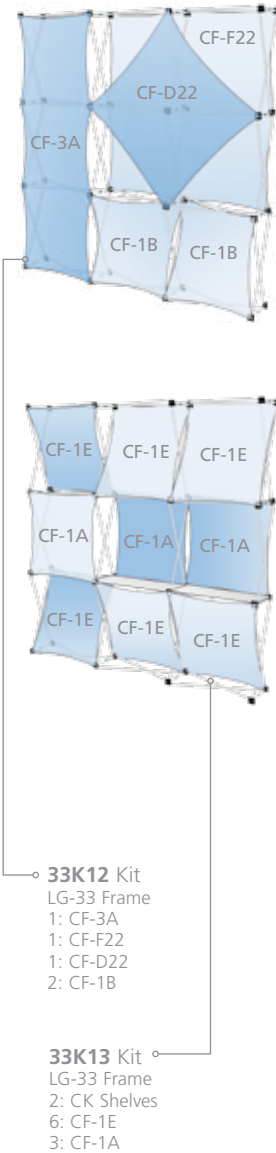

ALL 3 x 3 COLLAGE KITS INCLUDE:
a soft padded Roller Bag.

extraordinary
3-D graphic effects!