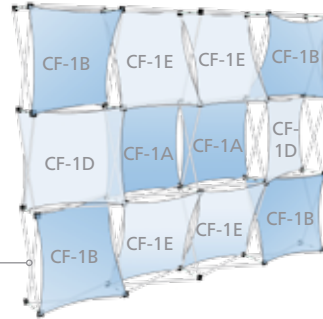

Collage Pop-Up™

4 x 3 complete kits

43K1 Kit
LG-43 Frame
2: CK Shelves
4: CF-3A
3: CF-D22

43K3 Kit
LG-43 Frame
1: CF-F22
4: CF-1B
2: CF-1D
2: CF-1E

43K4 Kit
LG-43 Frame
2: CF-F22
4: CF-1D

43K5 Kit
LG-43 Frame
2: CK Shelves
2: CF-F22
2: CF-D22
4: CF-1D

43K6 Kit
LG-43 Frame
2: CK Shelves
4: CF-1A
4: CF-2B

43K7 Kit
LG-43 Frame
1: CF-F22
1: CF-D22
2: CF-1A
6: CF-1D

See individual flag specs
in glossary pages 20-23.