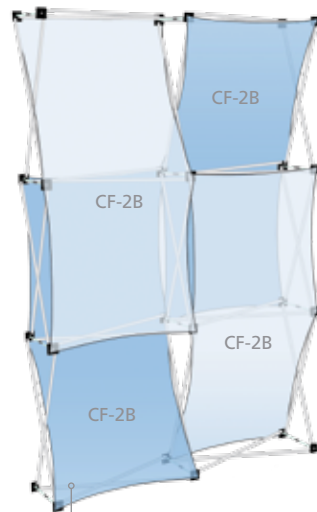

22K3 Kit
LG-22 Frame
4: CF-1C

22K4 Kit
LG-22 Frame
2: CF-D22

22K5 Kit
LG-22 Frame
1: CK Shelf
3: CF-1A
2: CF-1B

See individual flag specs
in glossary pages 20-23.

22K7 Kit
 LG-22 Frame
 4: CF-1E

22K9 Kit
 LG-22 Frame
 4: CF-1D

22K6 Kit
 LG-22 Frame
 1: CF-1A
 1: CF-2A
 2: CF-1E

22K8 Kit
 LG-22 Frame
 2: CF-1A
 2: CF-1C

22K10 Kit
 LG-22 Frame
 2: CK Shelves
 2: CF-1B
 1: CF-2G

ALL 2 x 2 COLLAGE KITS INCLUDE:
 a soft padded Roller Bag.

*extraordinary
 3-D graphic effects!*

Collage Pop-Up™

2 x 3 complete kits

23K1 Kit
LG-23 Frame
4: CF-1A
2: CF-1E

23K2 Kit
LG-23 Frame
4: CF-2B

23K3 Kit
LG-23 Frame
3: CF-1A
3: CF-2B

23K4 Kit
LG-23 Frame
2: CK Shelves
1: CF-D22
2: CF-3C