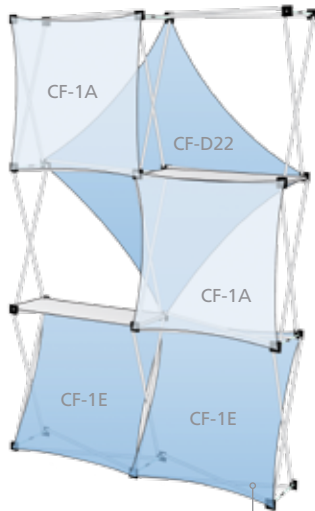

*extraordinary
 3-D graphic effects!*

Collage Pop-Up™

2 x 3 complete kits

23K1 Kit
LG-23 Frame
4: CF-1A
2: CF-1E

23K2 Kit
LG-23 Frame
4: CF-2B

23K3 Kit
LG-23 Frame
3: CF-1A
3: CF-2B

23K4 Kit
LG-23 Frame
2: CK Shelves
1: CF-D22
2: CF-3C

23K5 Kit
LG-23 Frame
1: CF-F22
2: CF-1B

See individual flag specs
in glossary pages 20-23.

23K7 Kit
 LG-23 Frame
 2: CK Shelves
 1: CF-D22
 2: CF-1A
 2: CF-1E

23K9 Kit
 LG-23 Frame
 2: CK Shelves
 4: CF-1A
 1: CF-F23