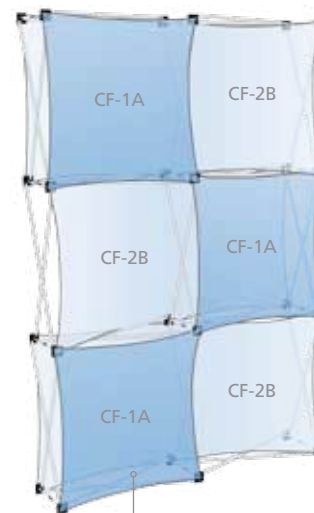

*extraordinary
 3-D graphic effects!*

Collage Pop-Up™

2 x 3 complete kits

23K1 Kit
LG-23 Frame
4: CF-1A
2: CF-1E

23K2 Kit
LG-23 Frame
4: CF-2B

23K3 Kit
LG-23 Frame
3: CF-1A
3: CF-2B

23K4 Kit
LG-23 Frame
2: CK Shelves
1: CF-D22
2: CF-3C

23K5 Kit
LG-23 Frame
1: CF-F22
2: CF-1B

See individual flag specs
in glossary pages 20-23.

23K7 Kit
 LG-23 Frame
 2: CK Shelves
 1: CF-D22
 2: CF-1A
 2: CF-1E

23K9 Kit
 LG-23 Frame
 2: CK Shelves
 4: CF-1A
 1: CF-F23