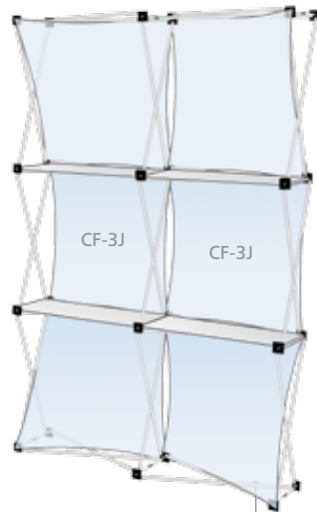

23K8 Kit
LG-23 Frame
4: CK Shelves
2: CF-3J