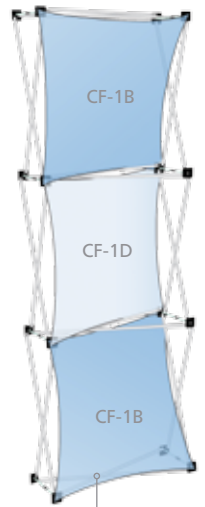

Closed dimensions:
35-1/2" (w) x 4" (h) x 4" (d)

CPK Frame, Graphic, Top Counter

CPF Frame & Top Counter only

CPG Graphic only

CPS Accessory Bottom Shelf

Podium Travel/Storage Case

OPC-1 Podium Case is a hard plastic protective case designed to accept Pop-Up Stands. Doubles as a Podium, add a Graphic Wrap to deliver your message. Wt. 30 lbs.

BL-LGC Same as above with carry case for light.

CK Shelf, 26.75" (l) x 11" (w) x 1.75" (h) lightweight but strong aluminum, fits over frame, silver.

... ordering made simple!

90 Standard Kit Layouts to choose from, simply choose a kit, design your Collage Pop-Up™ to specs provided, upload graphics to our FTP site, and then be ready to be amazed!

XK1 Kit

P3K1 Kit

COLLAGE KITS INCLUDE:
a **FREE** soft padded Roller Bag.

fabulous
3-D exhibits!

Collage Pop-Up™

1 x 3 complete kits

13K1 Kit
 LG-13 Frame
 1: CK Shelf
 1: CF-3A
 2: CF-1A

13K2 Kit
 LG-13 Frame
 3: CF-1D

13K3 Kit
 LG-13 Frame
 2: CF-2B

13K4 Kit
 LG-13 Frame
 2: CF-1B
 1: CF-1D

13K5 Kit
 LG-13 Frame
 1: CF-3D

13K6 Kit
 LG-13 Frame
 3: CF-1E

See individual flag specs
 in glossary pages 20-23.

13K7 Kit
 LG-13 Frame
 1: CF-1A
 1: CF-3F