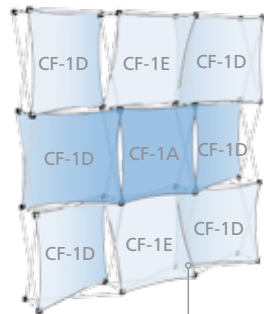

Collage Pop-Up™

3 x 3 complete kits

- 33K1 Kit**
 LG-33 Frame
 1: CF-F22
 1: CF-D22
 3: CF-1E
 2: CF-1A

- 33K2 Kit**
 LG-33 Frame
 2: CF-1A
 4: CF-1D
 1: CF-1E
 2: CF-2A

- 33K3 Kit**
 LG-33 Frame
 1: CK Shelf
 1: CF-F22
 1: CF-D22
 1: CF-1E
 2: CF-1A
 2: CF-1D

- 33K4 Kit**
 LG-33 Frame
 1: CF-1A
 4: CF-1C
 2: CF-1D
 2: CF-1E

- 33K5 Kit**
 LG-33 Frame
 6: CF-1D
 2: CF-1E
 1: CF-1A

- 33K6 Kit**
 LG-33 Frame
 1: CK Shelf
 4: CF-1E
 2: CF-1A
 1: CF-3C

- 33K7 Kit**
 LG-33 Frame
 2: CK Shelves
 2: CF-1E
 1: CF-1A
 1: CF-3C
 2: CF-2B