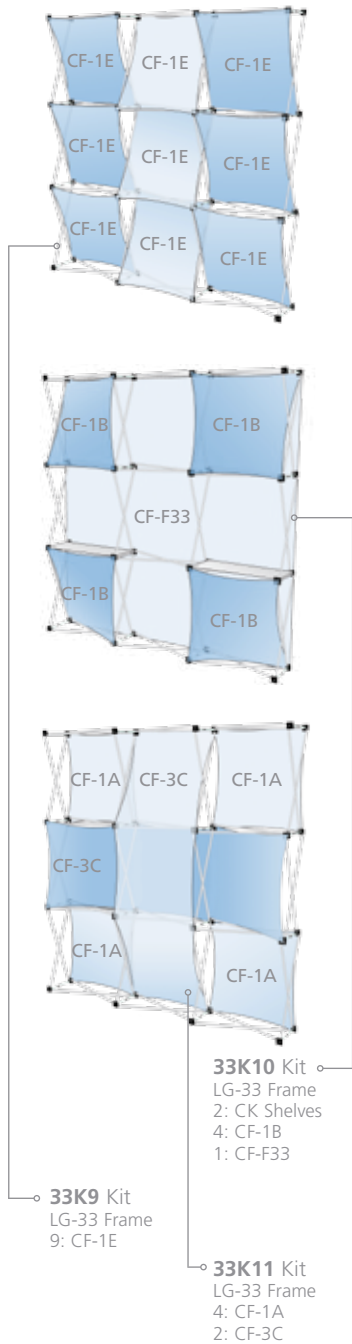

ALL 3 x 3 COLLAGE KITS INCLUDE:
a soft padded Roller Bag.

extraordinary
3-D graphic effects!