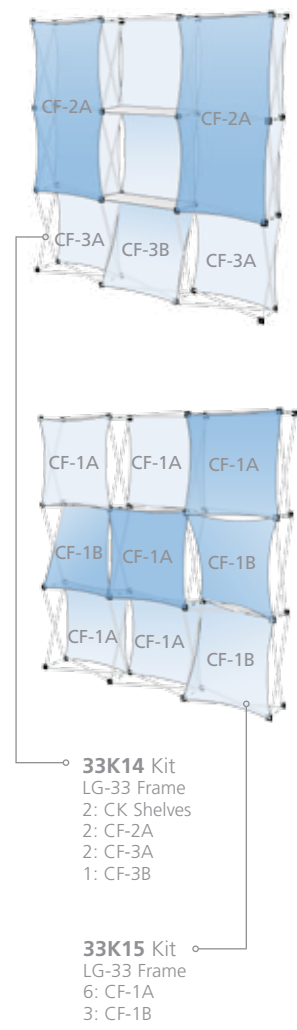

ALL 3 x 3 COLLAGE KITS INCLUDE:
a soft padded Roller Bag.

extraordinary
3-D graphic effects!