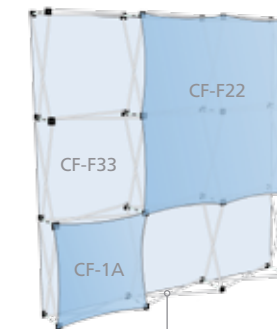

Collage Pop-Up™

3 x 3 complete kits

- 33K1 Kit**
 LG-33 Frame
 1: CF-F22
 1: CF-D22
 3: CF-1E
 2: CF-1A

- 33K2 Kit**
 LG-33 Frame
 2: CF-1A
 4: CF-1D
 1: CF-1E
 2: CF-2A

- 33K3 Kit**
 LG-33 Frame
 1: CK Shelf
 1: CF-F22
 1: CF-D22
 1: CF-1E
 2: CF-1A
 2: CF-1D

- 33K4 Kit**
 LG-33 Frame
 1: CF-1A
 4: CF-1C
 2: CF-1D
 2: CF-1E

- 33K5 Kit**
 LG-33 Frame
 6: CF-1D
 2: CF-1E
 1: CF-1A

- 33K6 Kit**
 LG-33 Frame
 1: CK Shelf
 4: CF-1E
 2: CF-1A
 1: CF-3C

- 33K7 Kit**
 LG-33 Frame
 2: CK Shelves
 2: CF-1E
 1: CF-1A
 1: CF-3C
 2: CF-2B