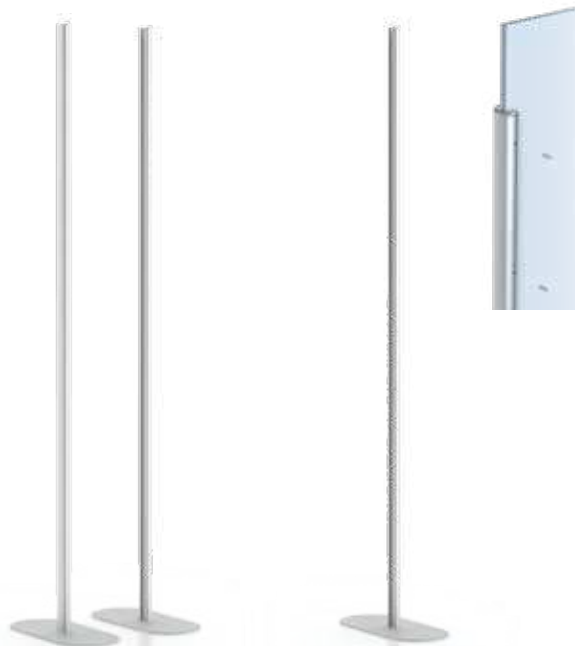

Skyscraper Mounts™

Sturdy Support for 1/2" Rigid Graphics

Sold in pairs at specific heights, they support widths up to 60" wide. For wider spans, add Center uprights, Right Angle, 60°, "T" and Quad Assemblies. SKMM Series include 2 side uprights with headless set screws and laser cut steel oval bases.

- Beautiful satin finishes
- Simple 5 minute assembly
- View graphics front & back
- 1" x 2" racetrack oval aluminum uprights
- Weighted steel bases: 3/16" x 8" x 17"
- Portable, strong, lightweight

7/8" margin is required each side.

Headless set screws hold graphics.

SKMM-S Skyscraper Mounts sold in pairs.

SKMS-S Single sided upright and base. Sold individually.

SKMMC2-S 24" upright extension, sold as a set of two.

Skyscraper Mounts sold as a pair	Wt. (lbs.)	Single Sided Upright w/Base sold individually	Wt. (lbs.)	Height
SKMM6	20 lbs.	SKMS6	14 lbs.	72"
SKMM7	21 lbs.	SKMS7	15 lbs.	84"
SKMM8	22 lbs.	SKMS8	16 lbs.	96"

Specify: **-S** Satin Silver **-B** Matte Black*

*Black units are more costly than silver.

Graphics can be set anywhere along upright.

Graphics can extend above upright top.

SKMM7-S Skyscraper Mount (side uprights) with a **SKCU7-S** Center Upright.