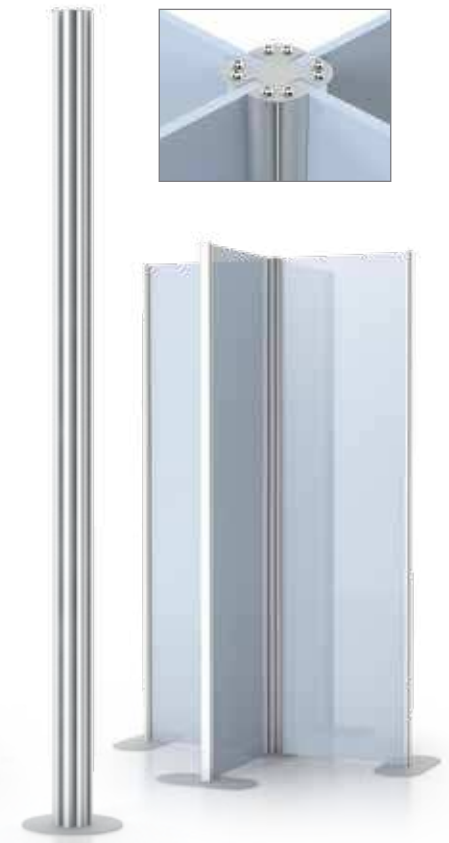

Quad Assembly

Four way upright with round base.

SKX7-S "Quad" Assembly with round base. Shown with (2) **SKMM7-S** Skyscrapers.

"Quad" Assembly sold individually	Wt. (lbs.)	Height
SKX6	22	72"
SKX7	23	84"
SKX8	24	96"

Specify: **-S** Satin Silver **-B** Matte Black* *Black units are more costly than silver.