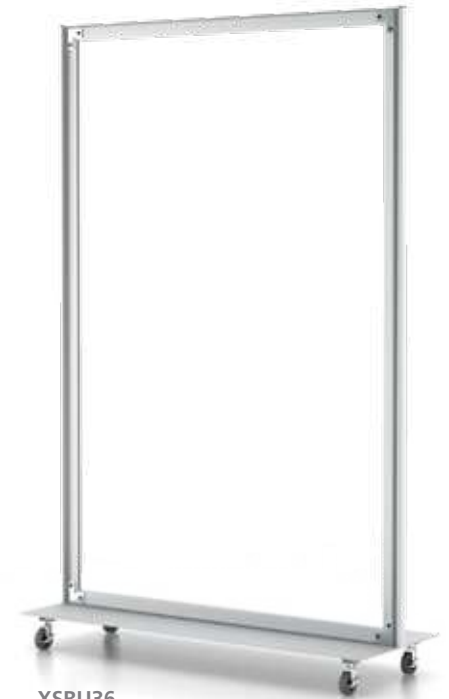

CHARISMA SEG Epic Stands™

XSEU48

Custom requests encouraged

XSQU36

Epic Stands with Side Supports

- Double sided Charisma SEG frame
- Mini Oval Uprights — add stability
- Three steel base choices
- Graphic changes are fast and easy
- Handsome satin silver finish
- Frameless graphics with no visible sew lines
- Super sharp price points

Lit, LED models also available

Mini Oval Uprights

XSRU36

Mini Marquise Base	Elliptical Base	Roll-Around Base	Graphic Size
XSQU36	XSEU36	XSRU36	36" x 72"
XSQU38	XSEU38	XSRU38	36" x 96"
XSQU46	XSEU46	XSRU46	48" x 72"
XSQU48	XSEU48	XSRU48	48" x 96"

Mini Marquise Bases

Elliptical Base

Roll-Around Base

Channels accept SEG graphics

Precision mitered corners

Beautiful Mini oval uprights

CHARISMA SEG Epic Stands™

XSE36

Epic Stands

- Double sided Charisma SEG frame
- Three steel base choices
- Graphic changes are fast and easy
- Frameless graphics with no visible sew lines
- Super sharp price points
- Fabric graphics provide luxurious look and feel
- Handsome Satin Silver finish