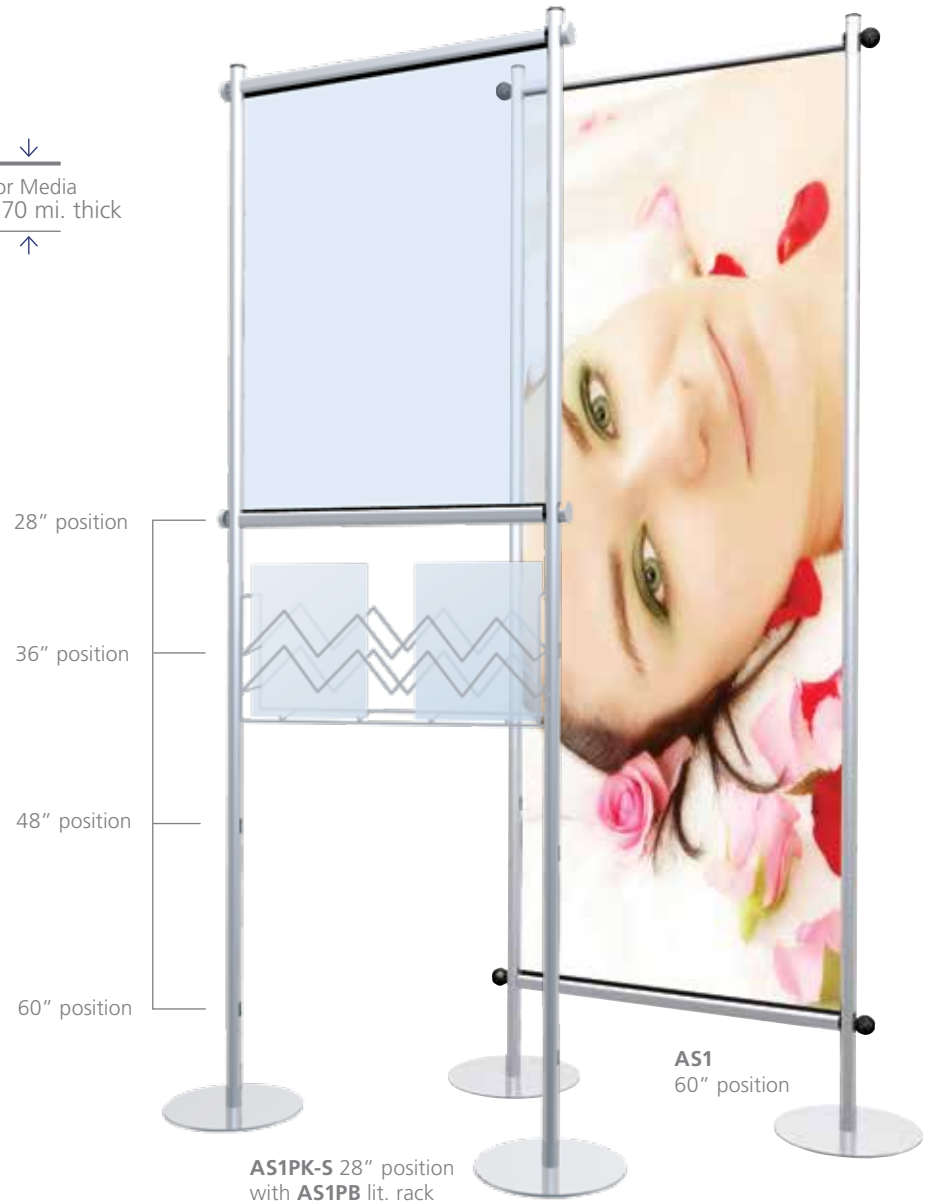

Apollo SnapGraphic Banner Stands™

SnapGraphics™ Bar

Bottom crossbar can be set at 28" - 36" - 48" & 60" from top

No pockets or graphic end treatments required!

Apollo Stands™

- Aluminum alloy
- 70" tall uprights
- 9" round bases
- Patented Crossbars

Model	Wide
AS1	22"
AS2	24"
AS3	36"
AS4	48"
AS5	60"

Options:	
-S	Satin Silver
-B	Matte Black
PK	Aluminum Pucks rather than knobs

PB1C and PB2C snap on uprights.

Round knobs standard.

PK aluminum pucks an extra cost option.

↓
For Media up to 70 mi. thick
↑

AS1 60" position

AS1PK-S 28" position with **AS1PB** lit. rack